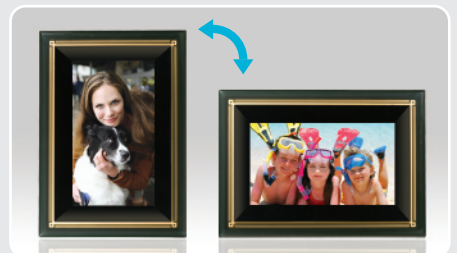

Portrait or landscape viewing